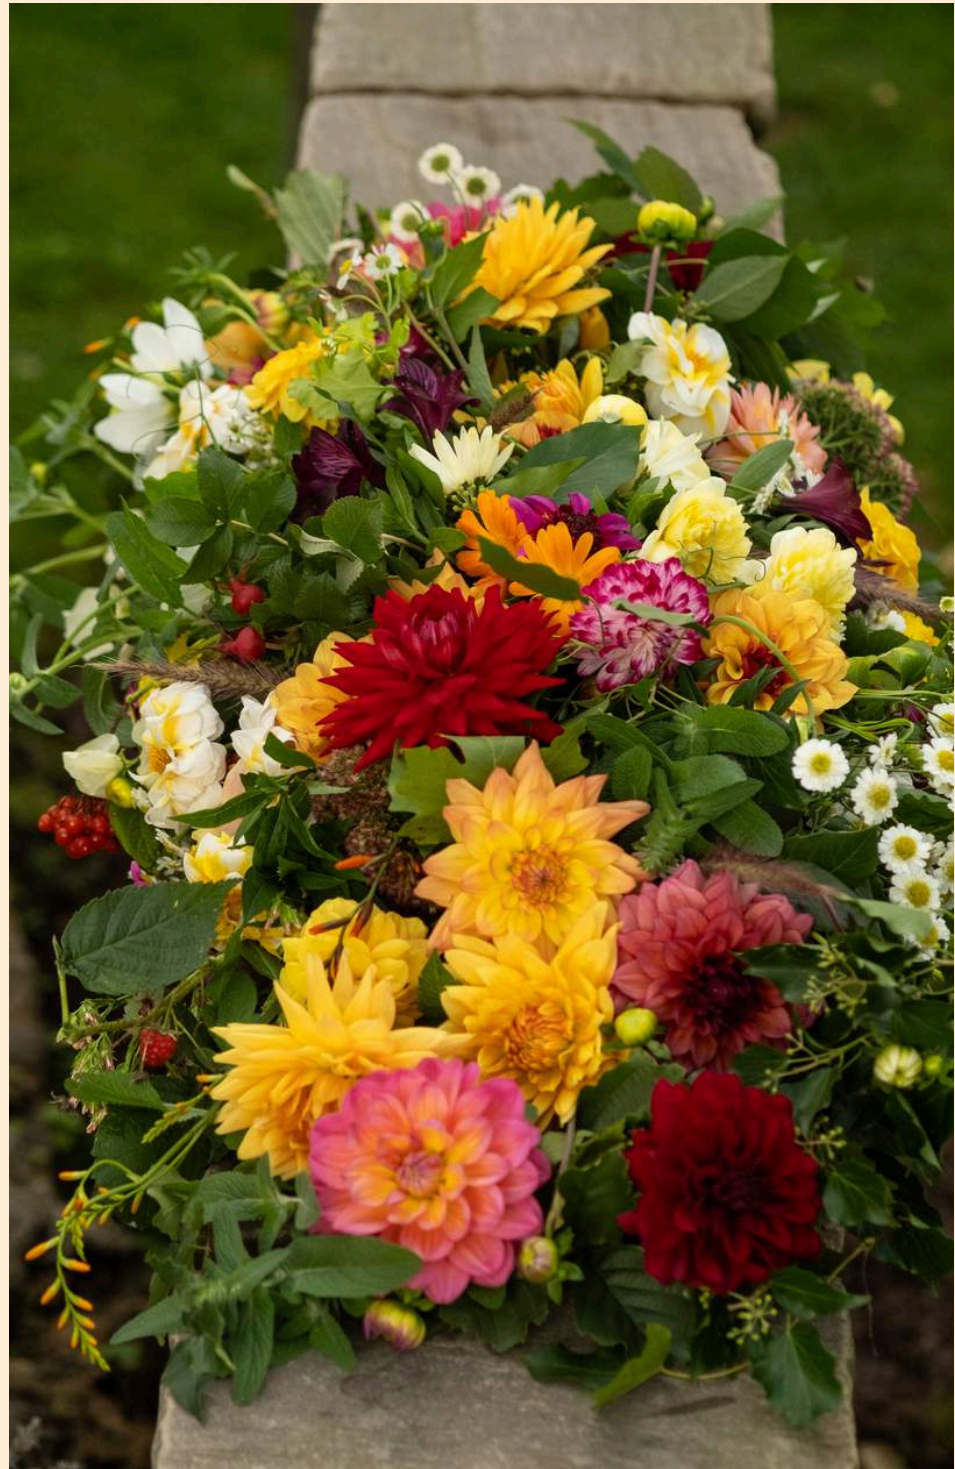

ECO CASKET SPRAY

An Eco Casket Spray looks like a traditional arrangement but is made up of individual mixed size bouquets. It can be taken apart after the funeral and can be given out to family and friends. It is totally compostable using biodegradable wraps and bags to keep the arrangement hydrated.

100cm/3.5ft when six bouquets are assembled.
From **£200**

80cm/2.5ft when four bouquets are assembled.
From **£160**

Suitable for natural burials